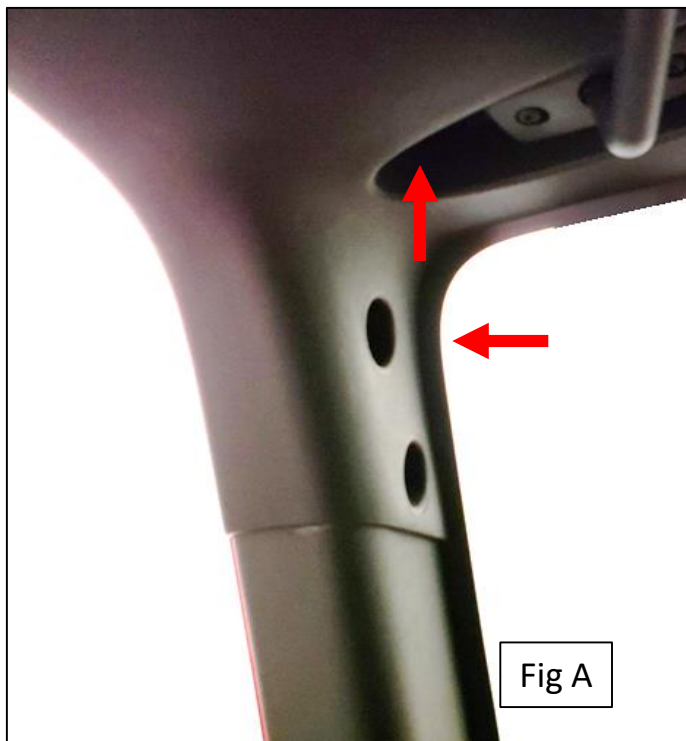

**Installation Instructions**  
Front Aluminum Grab  
Handles 2007-2018 JK 2&4  
door  
**Part#76931**

NOTE: Carefully read entire instructions thoroughly before attempting to install this part.

Parts included	Qty
Aluminum Grab Handle	L&R
Short Spacer Tube	2
Long Spacer Tube	2
M8-1.25x100mm countersunk head bolt	2
M8-1.25x70mm countersunk head bolt	2

**Allen ball driver recommended for install.**

**Step 1:** Remove the two factory bolts from the upper A-pillar using 13mm socket. Fig A. Take care to not drop the bolts down the inside of the plastic cover.

**Step 2:** Then identify L and R handles by locating the L or R marking on them. Insert the 70mm bolt thru the L-bracket on the handle, then install short spacer tube onto the bolt. This will then thread into the vertical bolt hole. Only start the bolt by threading it in a few turns. Fig B, C, and D.